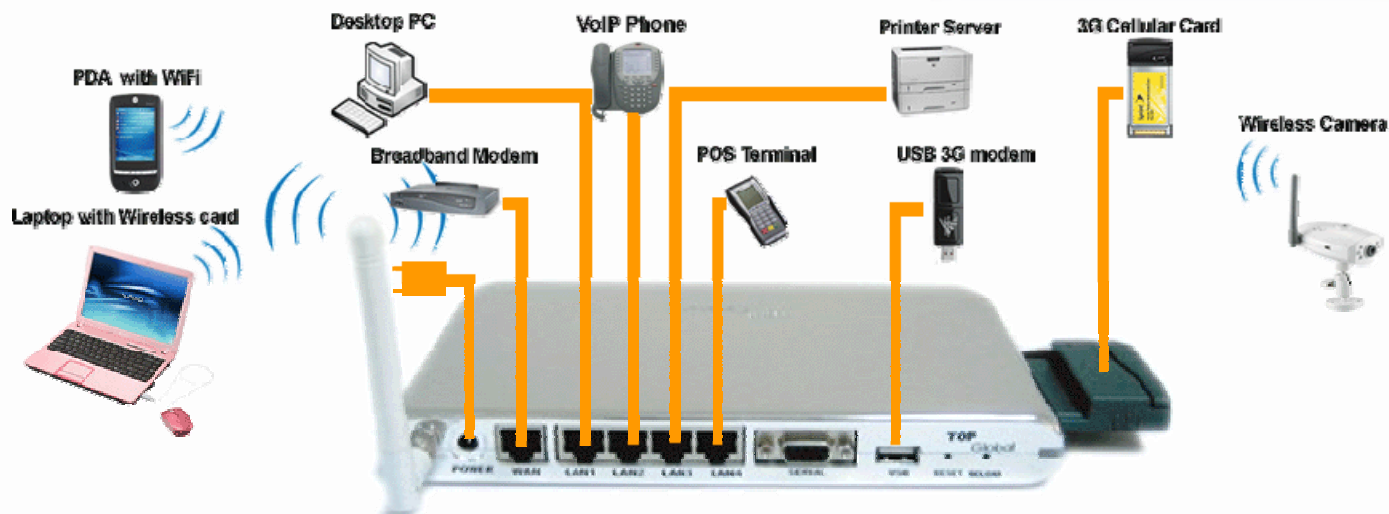

Supported Cellular Card List

Alltel

Kyocera KPC 650

AT&T

Option Wireless GlobeTrotter GT MAX

Sierra Wireless AC875

Sierra Wireless AC881

Sierra Wireless USBConnect 881

Sprint

Novatel S620

Novatel S720

Novatel U727

Pantech PX-500

Sierra Wireless AC580

Sierra Wireless AC595

Sierra Wireless AC595U

Verizon Wireless

Audiovox PC5220

Kyocera KPC650

Novatel V620

Novatel U727

Novatel USB720

Sierra Wireless AC580

Sierra Wireless AC595

UTStarcom PC5750

Product Specifications

Network Features:

- Auto Failover between WAN and 3G
- DHCP Server
- DNS Relay
- Bridge between LAN & WLAN
- Auto-Reconnect
- Dial On Demand
- Always On
- Link Integrity
- PIN
- NAPT between LAN and WWAN
- IP Port Forwarding
- DMZ Support
- MAC access control
- NTP
- DDNS
- SNMP V1/V2
- Serial Modem Back up

Management:

- User-friendly Web GUI
- Remote Central Management
- Setup Wizard 3G/4G WWAN
- Session and Status Monitoring Multiple
- Cellular Network Dial Up Mode

Security:

- Industry Leading Firewall Features
  - NAPT/ Port Forwarding
  - SPI
  - MAC Filter
  - Anti-Attack
  - URL Filter
- VPN pass-through for IPSec and PPTP
- WPA
- 64-bit WEP & 128-bit RC4 encryption
- Closed system

Interface:

- 3G/4G Cellular PCMCIA Slot
- IEEE 802.11b/g embedded
- 5 x 10/100Base-T (1 WAN and 4 LAN)
- 9 -Pin RS232 connector
- 1 x USB host

Environmental Specifications:

- Operating Temperature: 0-40 °C
- Storage Temperature: -20-70 °C
- Operating Humidity: 10-85% (Non-Condensing)

Physical Specifications:

- Dimension 180 (L) x135 (W) x25 (H) mm
- Weight 0.3 kg

Warranty:

- 1 year

System Requirements

- Broadband (cable, DSL) Internet service and modem with Ethernet connection
- Active 3G PCMCIA cellular card
- 3G USB Modem
- 2.4 GHz wireless adapter or Ethernet adapter and cable for each computer
- Windows® 98SE, Me, NT, 2000, XP or other operating systems running a TCP/IP network
- Internet Explorer 6.0 or Netscape® 4.7 or higher

Package Contents

- MB6800
- Power Adaptor
- LAN Cable
- CD (User Guide, Tools, Firmware)
- Quick Installation Guide